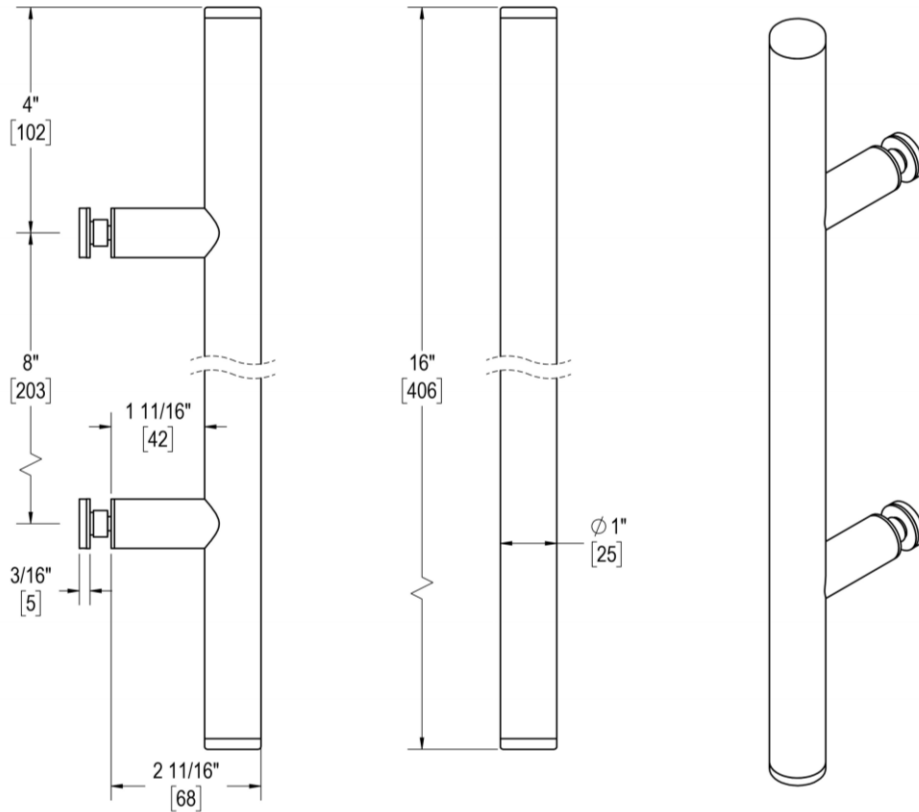

COUNTERPOINT

8" C/C SINGLE-SIDED PULL WITH 1" DIAMETER

Product Code: L.45.213-8

portals

MATERIALS

Solid & tubular brass components, stainless steel fasteners, and clear polycarbonate washers

FUNCTION DETAILS & PRODUCT NOTES

- Product design coordinates with other shower & bathroom hardware in the Counterpoint suite.
- Continuous hardware profile appears to flow through glass.
- Backplates for single-sided pulls are designed to allow clearance for bypass doors.

TEMPLATE & INSTALLATION NOTES

Item requires glass fabrication according to template above and should only be used with tempered safety glass.

Glass Thickness	1/4" [6 mm] to 1/2" [12 mm]
Hole Diameter	1/2" [12 mm]