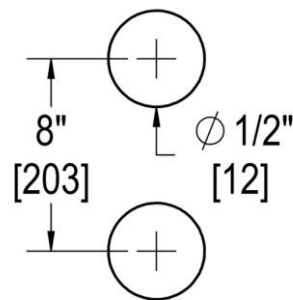

COUNTERPOINT

8" C/C SINGLE-SIDED PULL WITH 1" DIAMETER

Product Code: L.45.213-8

portals

MATERIALS

Solid & tubular brass components, stainless steel fasteners, and clear polycarbonate washers

FUNCTION DETAILS & PRODUCT NOTES

- Product design coordinates with other shower & bathroom hardware in the Counterpoint suite.
- Continuous hardware profile appears to flow through glass.
- Backplates for single-sided pulls are designed to allow clearance for bypass doors.

TEMPLATE & INSTALLATION NOTES

Item requires glass fabrication according to template above and should only be used with tempered safety glass.

Glass Thickness	1/4" [6 mm] to 1/2" [12 mm]
Hole Diameter	1/2" [12 mm]